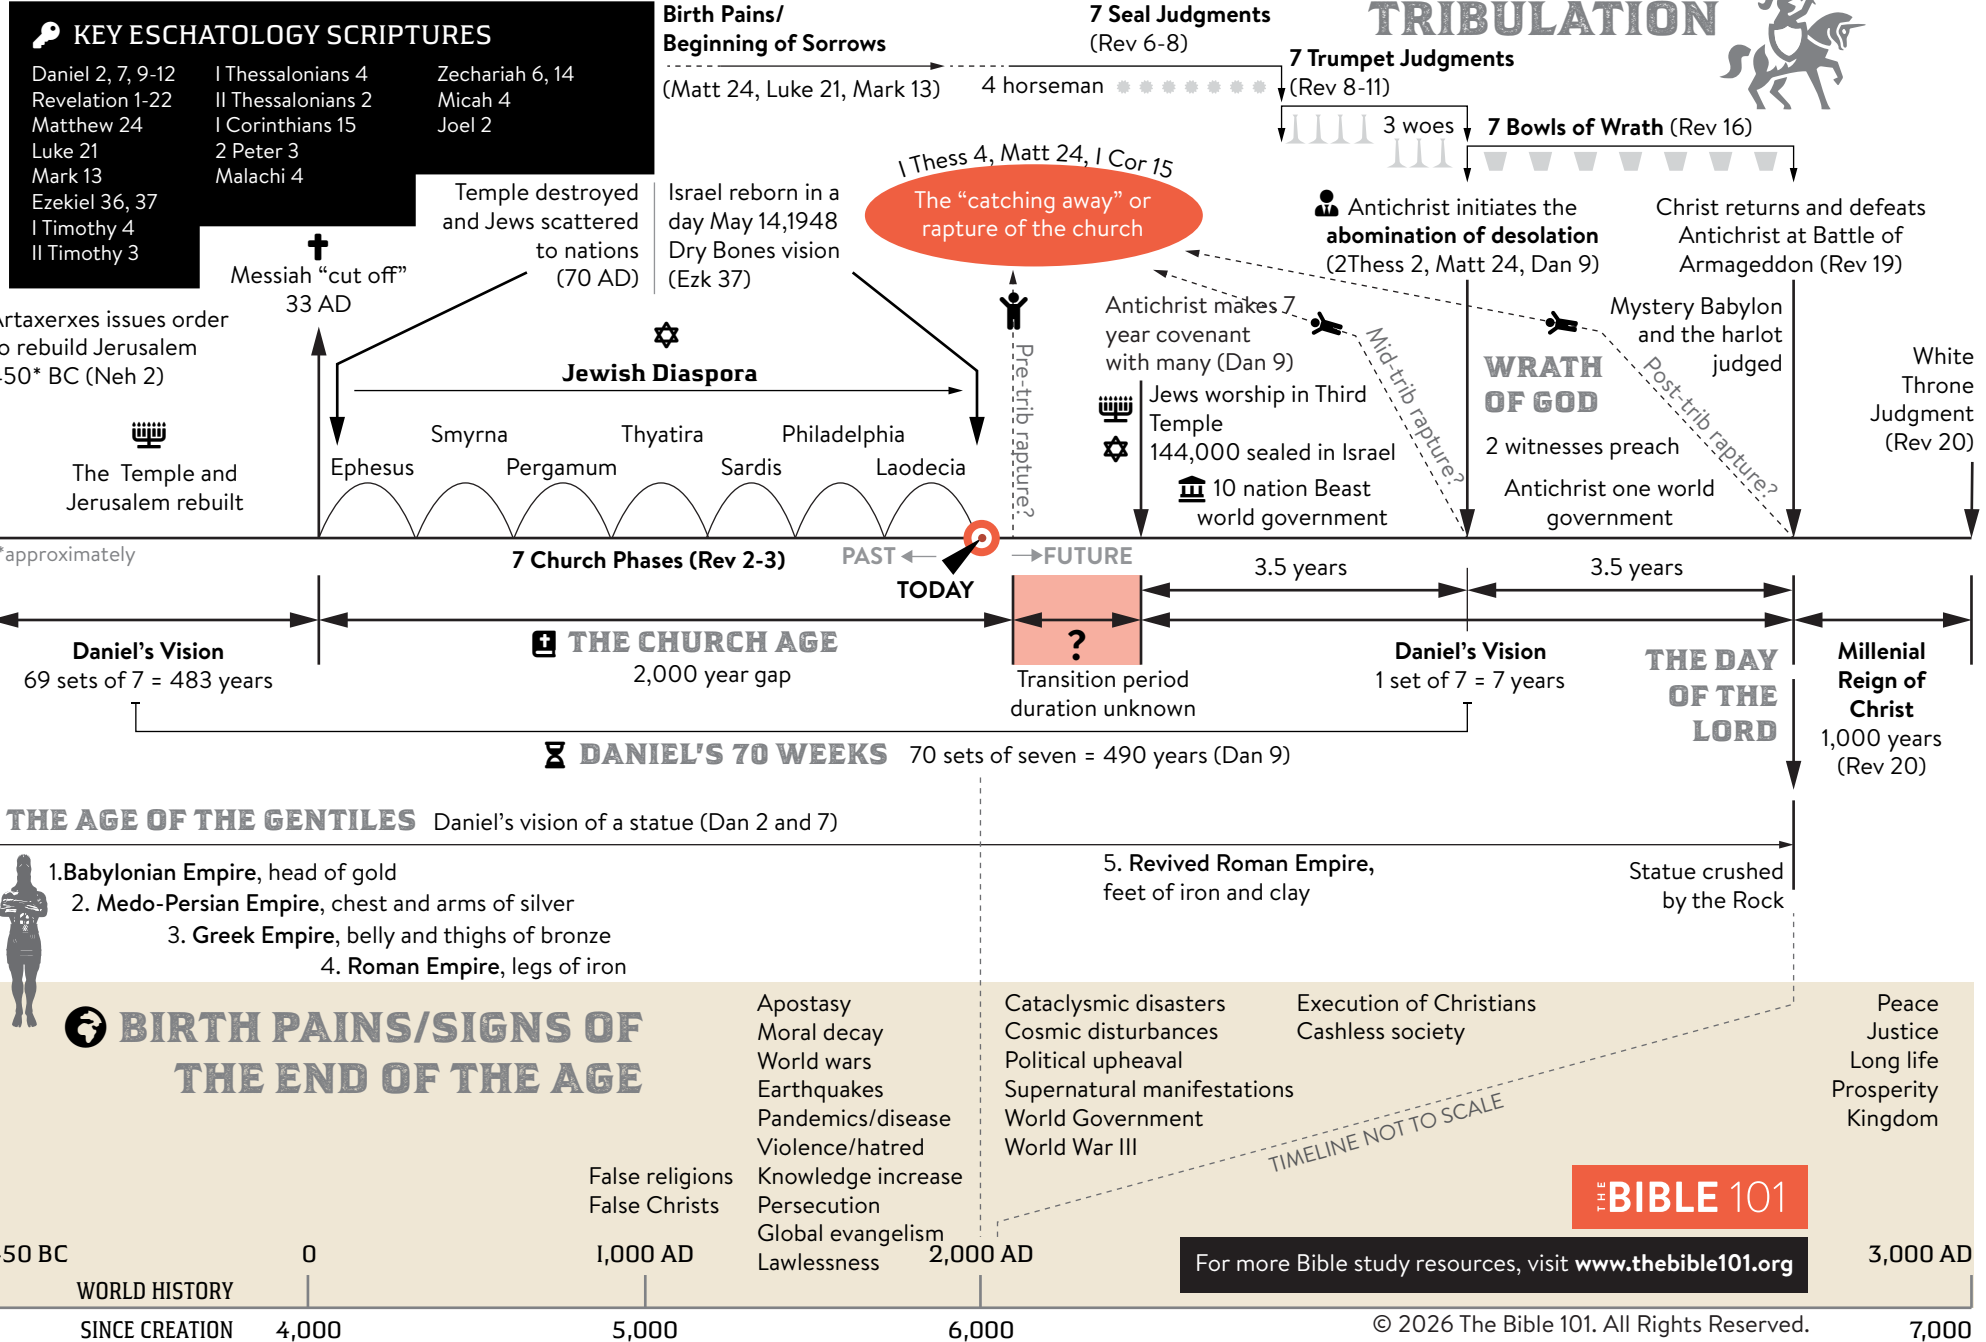

BIBLE PROPHECY AT A GLANCE

"The essence of prophecy is to give a clear witness for Jesus." - Rev 19:10

KEY ESCHATOLOGY SCRIPTURES

- | | | |
|-------------------|--------------------|-----------------|
| Daniel 2, 7, 9-12 | I Thessalonians 4 | Zechariah 6, 14 |
| Revelation 1-22 | II Thessalonians 2 | Micah 4 |
| Matthew 24 | I Corinthians 15 | Joel 2 |
| Luke 21 | 2 Peter 3 | |
| Mark 13 | Malachi 4 | |
| Ezekiel 36, 37 | | |
| I Timothy 4 | | |
| II Timothy 3 | | |

I Thess 4, Matt 24, I Cor 15

The "catching away" or rapture of the church

Antichrist initiates the abomination of desolation (2Thess 2, Matt 24, Dan 9)

Christ returns and defeats Antichrist at Battle of Armageddon (Rev 19)

Artaxerxes issues order to rebuild Jerusalem 450* BC (Neh 2)

Messiah "cut off" 33 AD

Temple destroyed and Jews scattered to nations (70 AD)

Israel reborn in a day May 14, 1948
Dry Bones vision (Ezk 37)

Jewish Diaspora

2,000 year gap

?

Transition period duration unknown

Daniel's Vision

1 set of 7 = 7 years

THE DAY OF THE LORD

Millennial Reign of Christ

1,000 years (Rev 20)